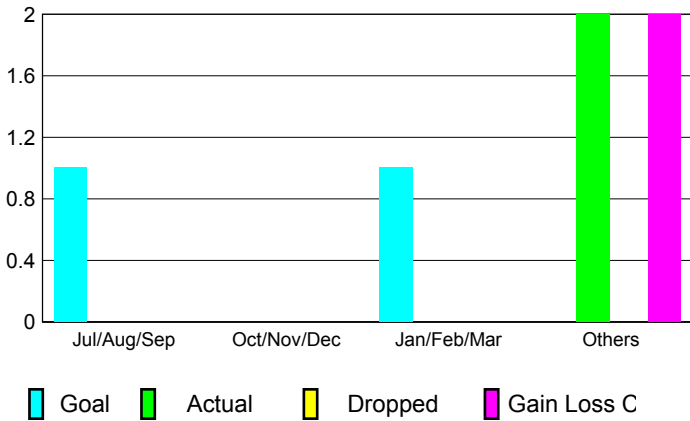

GMT: **Pedro Marrello**

Location: **BOLIVIA**

GMT CA: **3**

CLUBS

Month	New Club Goal	Actual New Clubs	Actual Dropped Clubs	Gain/Loss of Clubs
2012-2013				
Jul/Aug/Sep	1	0	0	0
Oct/Nov/Dec	0	0	0	0
Jan/Feb/Mar	1	0	0	0
Apr/May/June	0	2	0	2
Totals	2	2	0	2

Club Results 2012-2013
Goal, New, Dropped, Gain/Loss

MEMBERSHIP

Month	Net Memb Goal	Actual New Memb	Actual Dropped Memb	Gain/Loss of Memb
2012-2013				
Jul/Aug/Sep	25	31	39	-8
Oct/Nov/Dec	5	44	22	22
Jan/Feb/Mar	30	11	13	-2
Apr/May/June	10	139	43	96
Totals	70	225	117	108