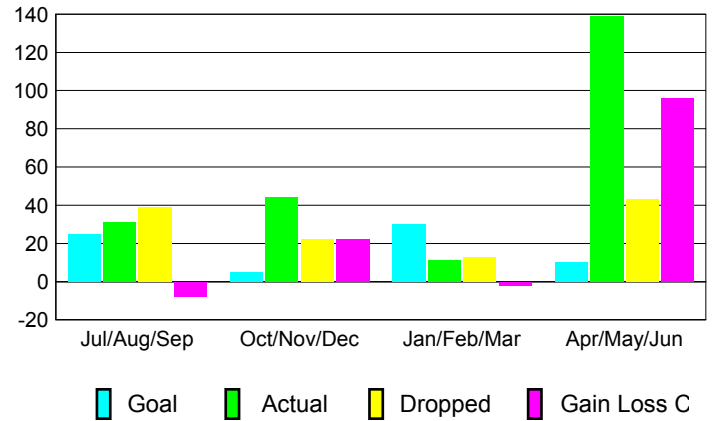

Membership Results 2012-2013
Goal, New, Dropped, Gain/Loss